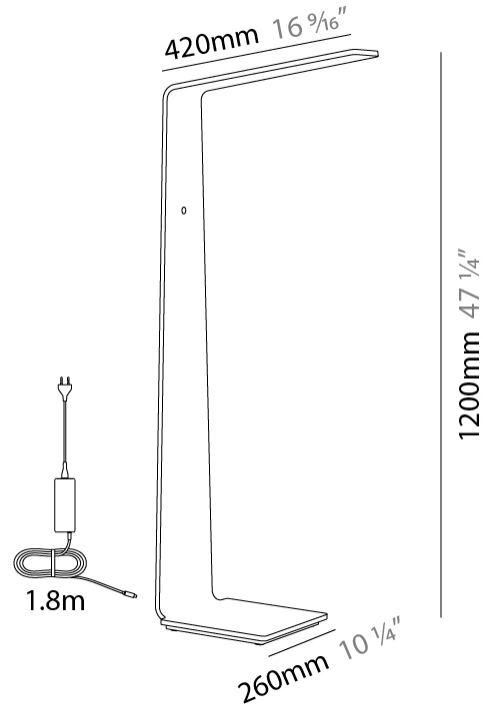

LED2 PORTABLE

D74001-

base number   Finish
Options

1. To build a product code in our configurator select the specify button on the base model # product page
2. To build a manual product code on this datasheet choose from the options listed below in blue font and add the suffix to the base model #

GENERAL

Series: Planko
Subseries: LED2
Brand: Tunto
Division: Design
Mounting Type: Portable
Mounting Location: Floor
Subcategory: Floor

PHYSICAL

Shape: Abstract
Length (mm): 420
Length (in): 16 ⁵/₁₆
Width (mm): 260
Width (in): 15 ³/₁₆
Height (mm): 1200
Height (in): 47 ¹/₄
Light Distribution: Downlight
Fixture Finish: WAL / ASH / OAK / BLK / WHI
Fixture Material: Wood
Cable Details: 1800mm / 70.87" cord and plug
Upon Request: Bolt Down

ELECTRICAL

Lamp Type: LED
Input Wattage (W): 16
Dimming: Touch Dimming
Driver Location: Inline Transformer Plug
Input Voltage (V): 120

LED

Color Temperature (°K): 2700
Max. Delivered Lumen (lm): Max 800
CRI: >97 CRI
Lamp Life (hrs): 50000

OPTICAL

RATINGS AND CERTIFICATIONS

Certified By: Certified for North American Standards
IP rating: IP20

PROJECT
TYPE
SPECIFIER
QUANTITY
DATE